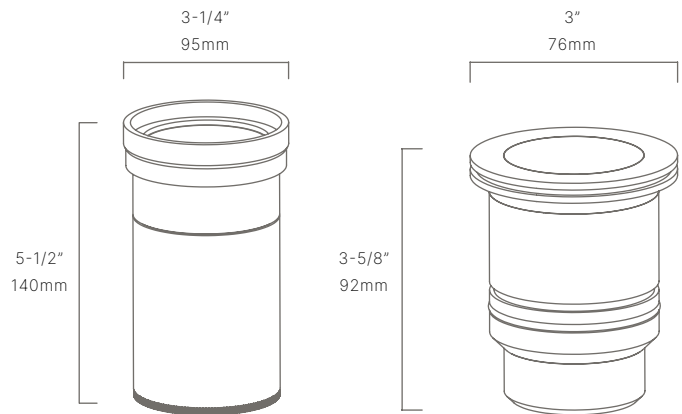

P. 760.931.2910

O. 2742 Loker Ave. W Carlsbad CA 92010

W. www.auroralight.com

MADE IN USA
WITH DOMESTIC & IMPORTED MATERIALS